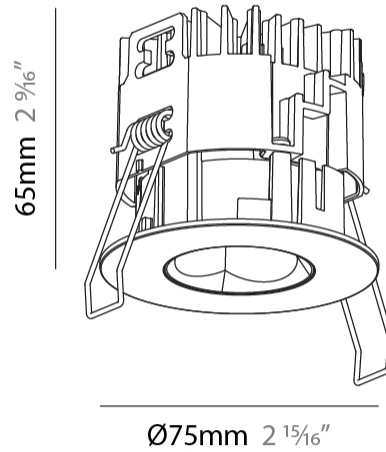

PHYSICAL

Shape: Round
Diameter (mm): 75
Diameter (in): 2 15/16
Height (mm): 65
Height (in): 2 9/16
Ceiling Thickness (mm): 1 - 25
Ceiling Thickness (in): 1/16 - 1 3/16
Min. Recessing Depth (mm): 70
Min. Recessing Depth (in): 2 3/4
Light Distribution: Direct
Diffuser: Lens Pack - Spread Lens / Linear Spread Lens / Honeycomb Louver
Fixture Finish: SSR / BKV / CWI / CRY / HAB / UFT / ITA / RUA / FTG / MYG / LOD / PUS / FRO / FUP / KIA / POP / BLS / SPG / MEY / GOH / GUM / CHC / COM / ABZ / JAG / OBR / MOS / ROR
Fixture Material: Aluminum Die Cast
Cut-out Measurements: 68mm / 2 11/16" Diameter

ELECTRICAL

Lamp Type: LED (Zhaga Standard)
Input Wattage (W): 16
Total Output Wattage (W): 14.6
Dimming: Tri-Mode (Non-Dimming and Phase Dimming (120Vac only) and 0-10V Dimming)
Driver Included: No
Driver Location: Recessed Housing
Driver Type: Constant Current - Universal
Driver Class: Class 2
Housing: See Components
Input Voltage (V): 120 - 277
Constant Current (MA): 350

LED

Color Temperature (°K): 2700 / 3000 / 3500 / 4000
Max. Delivered Lumen (lm): 1067 / 1150 / 1217 / 1220
Nominal Lumen (lm): 1393 / 1501 / 1589 / 1592
CRI: >90 CRI
Lamp Life (hrs): 50000

OPTICAL

Reflector°: 14
Adjustability: Fixed

RATINGS AND CERTIFICATIONS

Certified By: Certified for North American Standards
IP rating: IP44